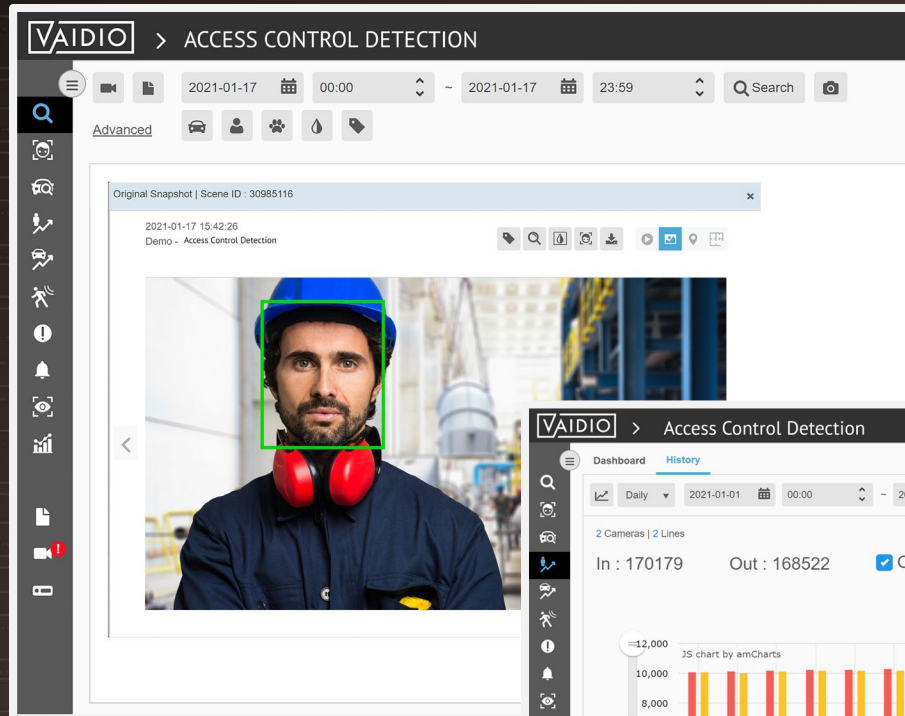

# EQUIPMENT STATUS

Text displayed in a screen (change)

LED status

Oil/water leakage

Spark detection

Temperature detection

Switch status (on demand or change)

# EMPLOYEE SAFETY

Uniform recognition

Glove usage

People Counting

Person Smoking

Helmet usage

Fall Detection

# AI-BASED FACE RECOGNITION

INTEGRATION OF VAIDIO AI-BASED FACE RECOGNITION IN ACCESS CONTROL AND HRM SYSTEMS TO UNLOCK PLANT AREAS FOR AUTHORIZED STAFF AND CONTRACTORS

ANALYZE PEOPLE MOVEMENT

GENERATE ACCESS CONTROL REPORTS BASED ON INCIDENTS