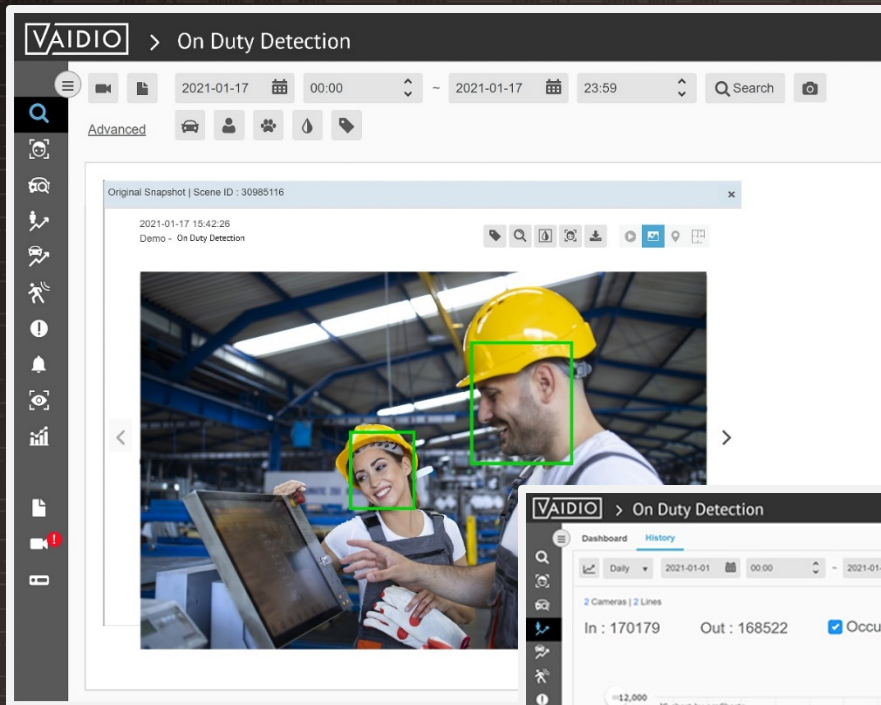

AI-BASED ON DUTY DETECTION

MAKE SURE THAT OPERATORS ARE AVAILABLE AT MISSION CRITICAL PRODUCTION UNITS TO PREVENT PRODUCTION STOPS

INTEGRATION OF VAIDIO AI-BASED FACE RECOGNITION IN HRM SYSTEM

ANALYZE PEOPLE MOVEMENT

GENERATE ON DUTY REPORTS BASED ON INCIDENTS AND PRODUCTION STOPS