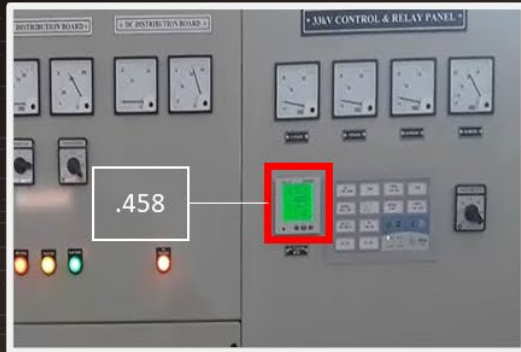

# EQUIPMENT STATUS

Corrosion detection

Fan status

Needle position / fuel level alarm

Knife switch position

Filter status

Breaker status

# EQUIPMENT STATUS

Text displayed in a screen (change)

LED status

Oil/water leakage

Spark detection

Temperature detection

Switch status (on demand or change)