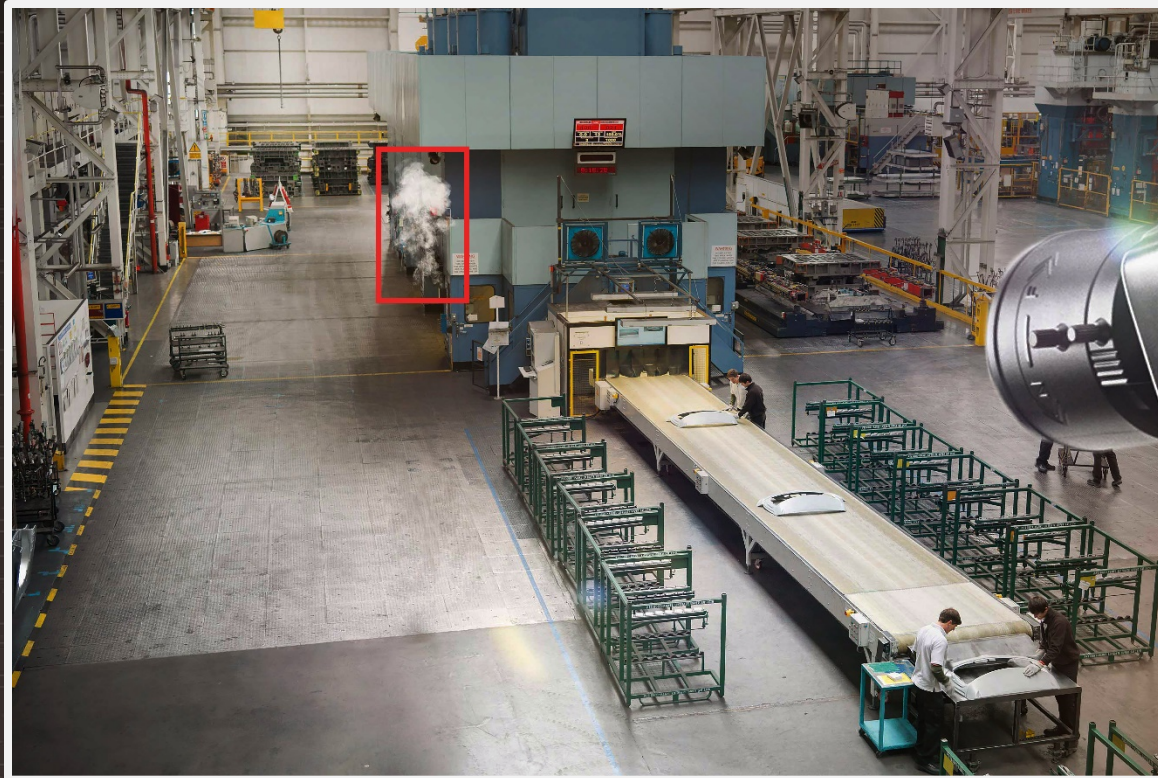

AI-BASED SMOKE & FIRE DETECTION

BENEFITS

REDUCE DAMAGES TO A MINIMUM VIA
EARLY SMOKE & FIRE DETECTION

SECURE A SAFE WORK ENVIRONMENT

PROVIDE VISUAL EVIDENCE FOR
INSURANCE CLAIMS

EASY INTEGRATION WITH THE FIRE
DETECTION SYSTEM TO ALERT STAFF
AND FIRE BRIGADE IN REAL-TIME

MANAGED FROM A PUBLIC, PRIVATE OR
HYBRID CLOUD

EASIER TO MAINTAIN – REMOTE
SYSTEM HEALTH MONITORING