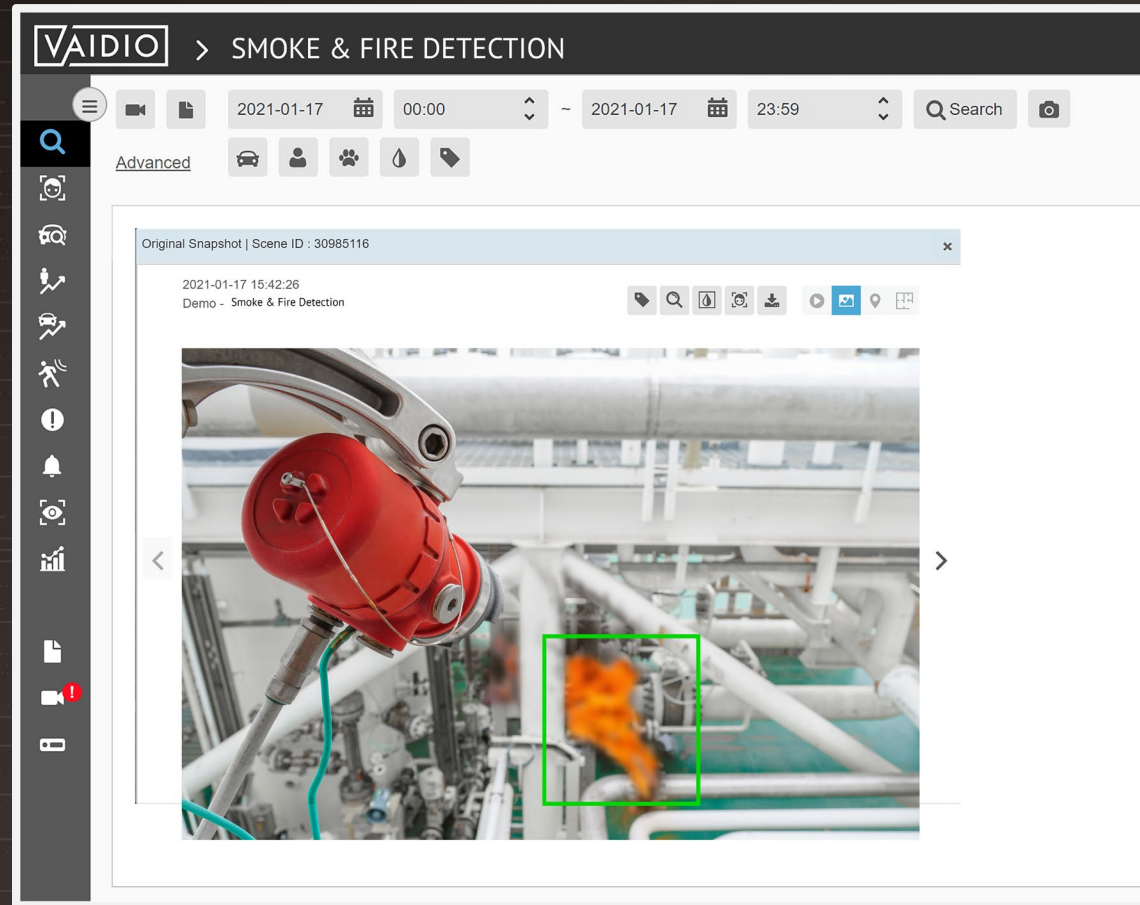

TRACK TARGET PERSONS ON A MAP AND PERFORM CONTACT TRACING IN CASE OF ACCIDENT OR INCIDENT

MANAGED FROM A PUBLIC, PRIVATE OR HYBRID CLOUD

EASIER TO MAINTAIN – REMOTE SYSTEM HEALTH MONITORING

# AI-BASED SMOKE & FIRE DETECTION

MONITOR AND DETECT SMOKE & FIRE IN AND AROUND THE FACTORY IN REAL TIME

TRIGGER AN ALERT WHEN SMOKE OR FIRE APPEARS IN THE CAMERA FIELD OF VIEW AND PREVENT DAMAGES TO PROPERTY AND ASSETS TO A MINIMUM