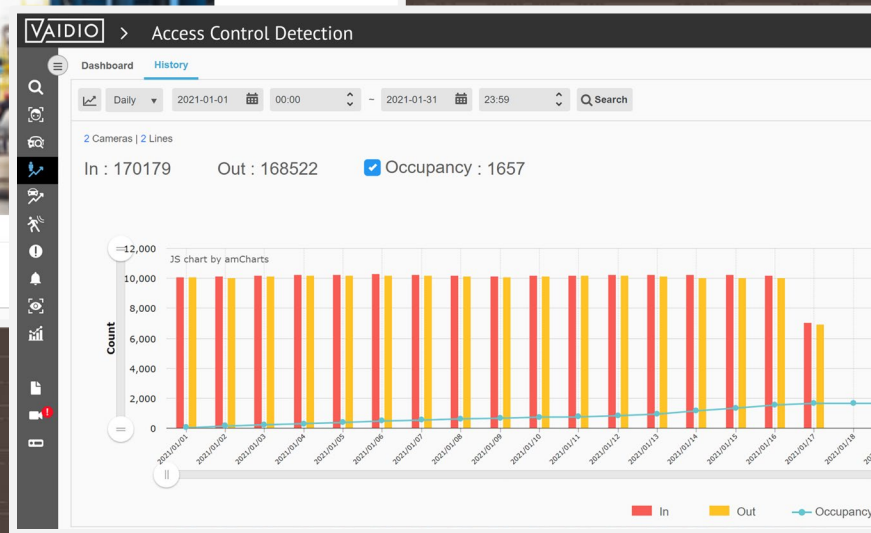

# EMPLOYEE SAFETY

Uniform recognition

Glove usage

People Counting

Person Smoking

Helmet usage

Fall Detection

# AI-BASED FACE RECOGNITION

INTEGRATION OF VAIDIO AI-BASED FACE RECOGNITION IN ACCESS CONTROL AND HRM SYSTEMS TO UNLOCK PLANT AREAS FOR AUTHORIZED STAFF AND CONTRACTORS

ANALYZE PEOPLE MOVEMENT

GENERATE ACCESS CONTROL REPORTS BASED ON INCIDENTS