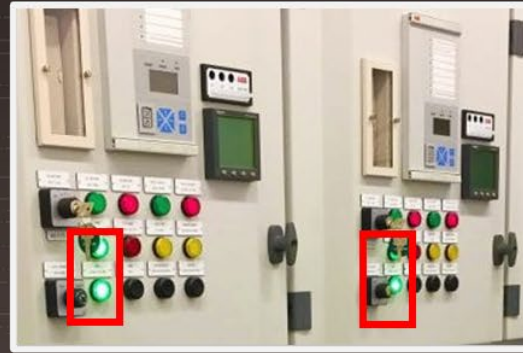

# EQUIPMENT STATUS

Corrosion detection

Fan status

Needle position / fuel level alarm

Knife switch position

Filter status

Breaker status

# EQUIPMENT STATUS

Text displayed in a screen (change)

LED status

Oil/water leakage

Spark detection

Temperature detection

Switch status (on demand or change)