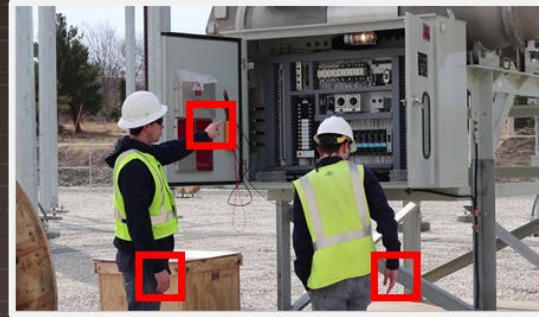

Glove usage