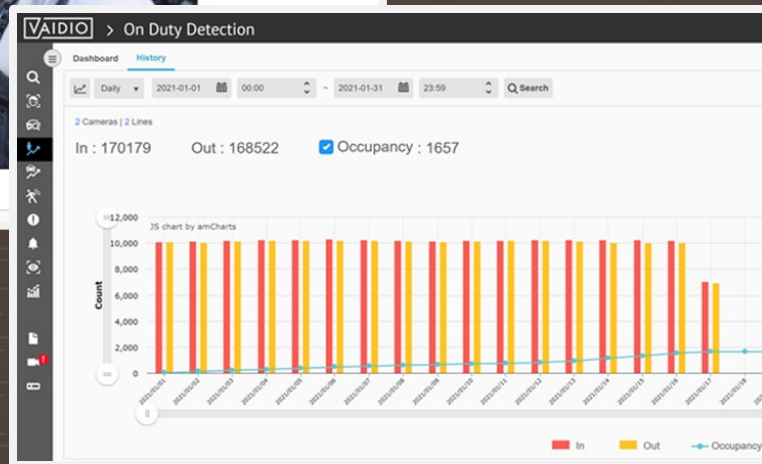

AI-BASED ON DUTY DETECTION

MAKE SURE THAT OPERATORS ARE AVAILABLE AT MISSION CRITICAL PRODUCTION UNITS TO PREVENT PRODUCTION STOPS

INTEGRATION OF VAIDIO AI-BASED FACE RECOGNITION IN HRM SYSTEM

ANALYZE PEOPLE MOVEMENT

GENERATE ON DUTY REPORTS BASED ON INCIDENTS AND PRODUCTION STOPS