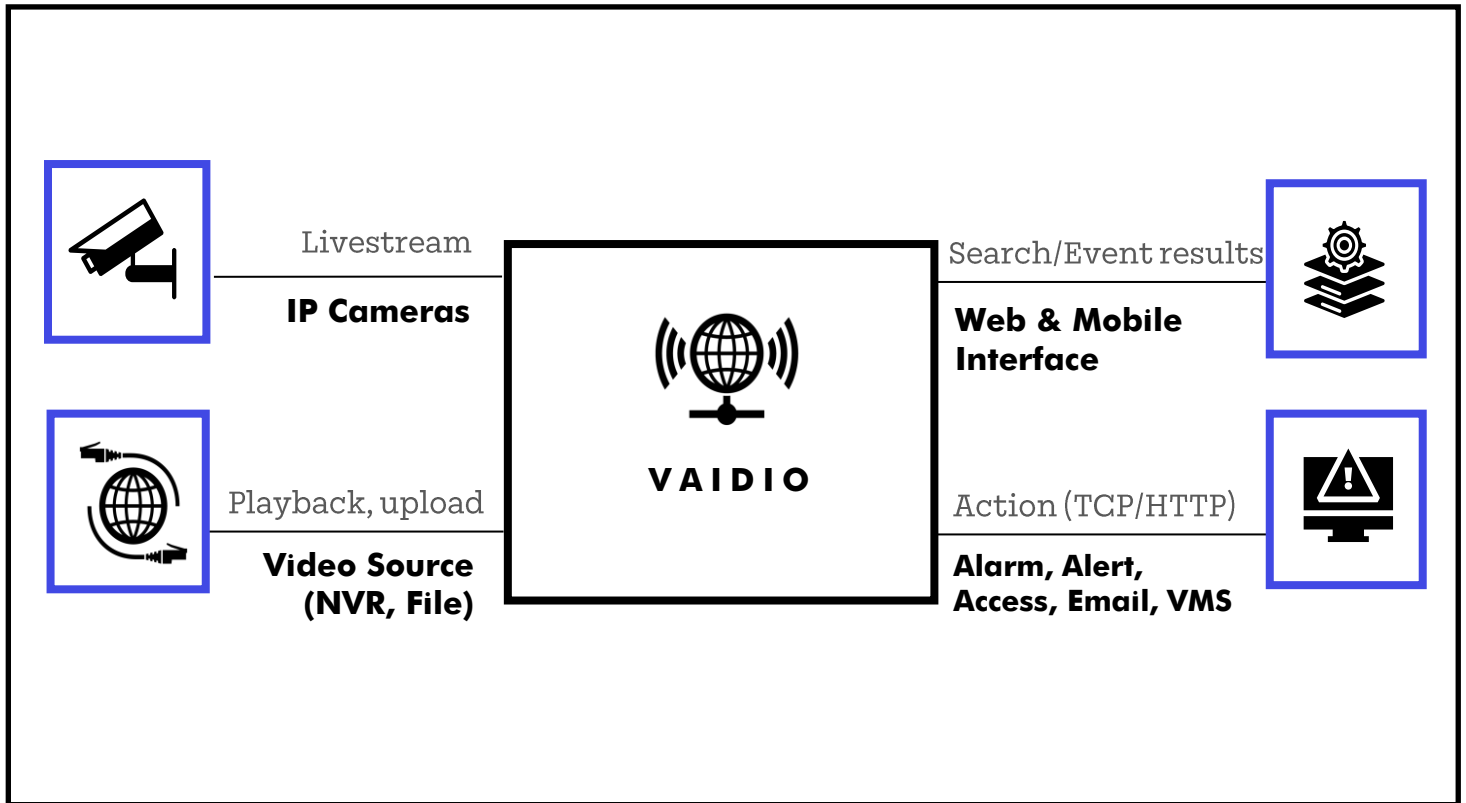

Vaidio is an ideal solution for Stadiums wishing to be safer, more productive, and more secure. Vaidio allows for automated access control, people counting, parking management, enhanced facility security, and increased health safety with the industry's broadest array of AI-enabled video analytics. Vaidio is compatible with nearly any IP camera and most 3rd party VMSs, making the set-up process seamless and simple.

\* can be developed or is in development

**FACILITY MAINTENANCE**

- ❑ Garbage can overflow detection\*
- ❑ Bird deterrent
- ❑ Vandalism detection\*
- ❑ Theft detection

**HEALTH & SAFETY**

- ❑ Reduce the cost of COVID-19 health screenings for your organization with Vaidio’s Social Health Analytics. These include:
  - Temperature Detection
  - Face Mask Detection
  - Distancing Detection
  - Occupancy Detection
- ❑ Comply with health safety guidelines without the hassle to ensure health of your customers and employees.
- ❑ Person fall detection

\* can be developed or is in development

**NETWORK CONFIGURATION**

[www.aicuda.world](http://www.aicuda.world)

**About Aicuda Technology**

The Aicuda Vaidio™ AI Vision Platform orchestrates multiple AI video analytics engines to provide higher accuracy and lower total costs across the industry's broadest array of video analytics. Vaidio solutions are deployed by government organizations, airport and maritime authorities, defense departments, schools and campuses, manufacturing and healthcare facilities and other critical infrastructure organizations across the globe to rapidly detect, track, identify, search, and view thousands of objects and receive real-time notifications of critical events. Aicuda's patented self-learning video analytics software seamlessly integrates with a large variety of 3rd party products. Aicuda sales and engineering teams are strategically located to provide services and support to customers around the world.